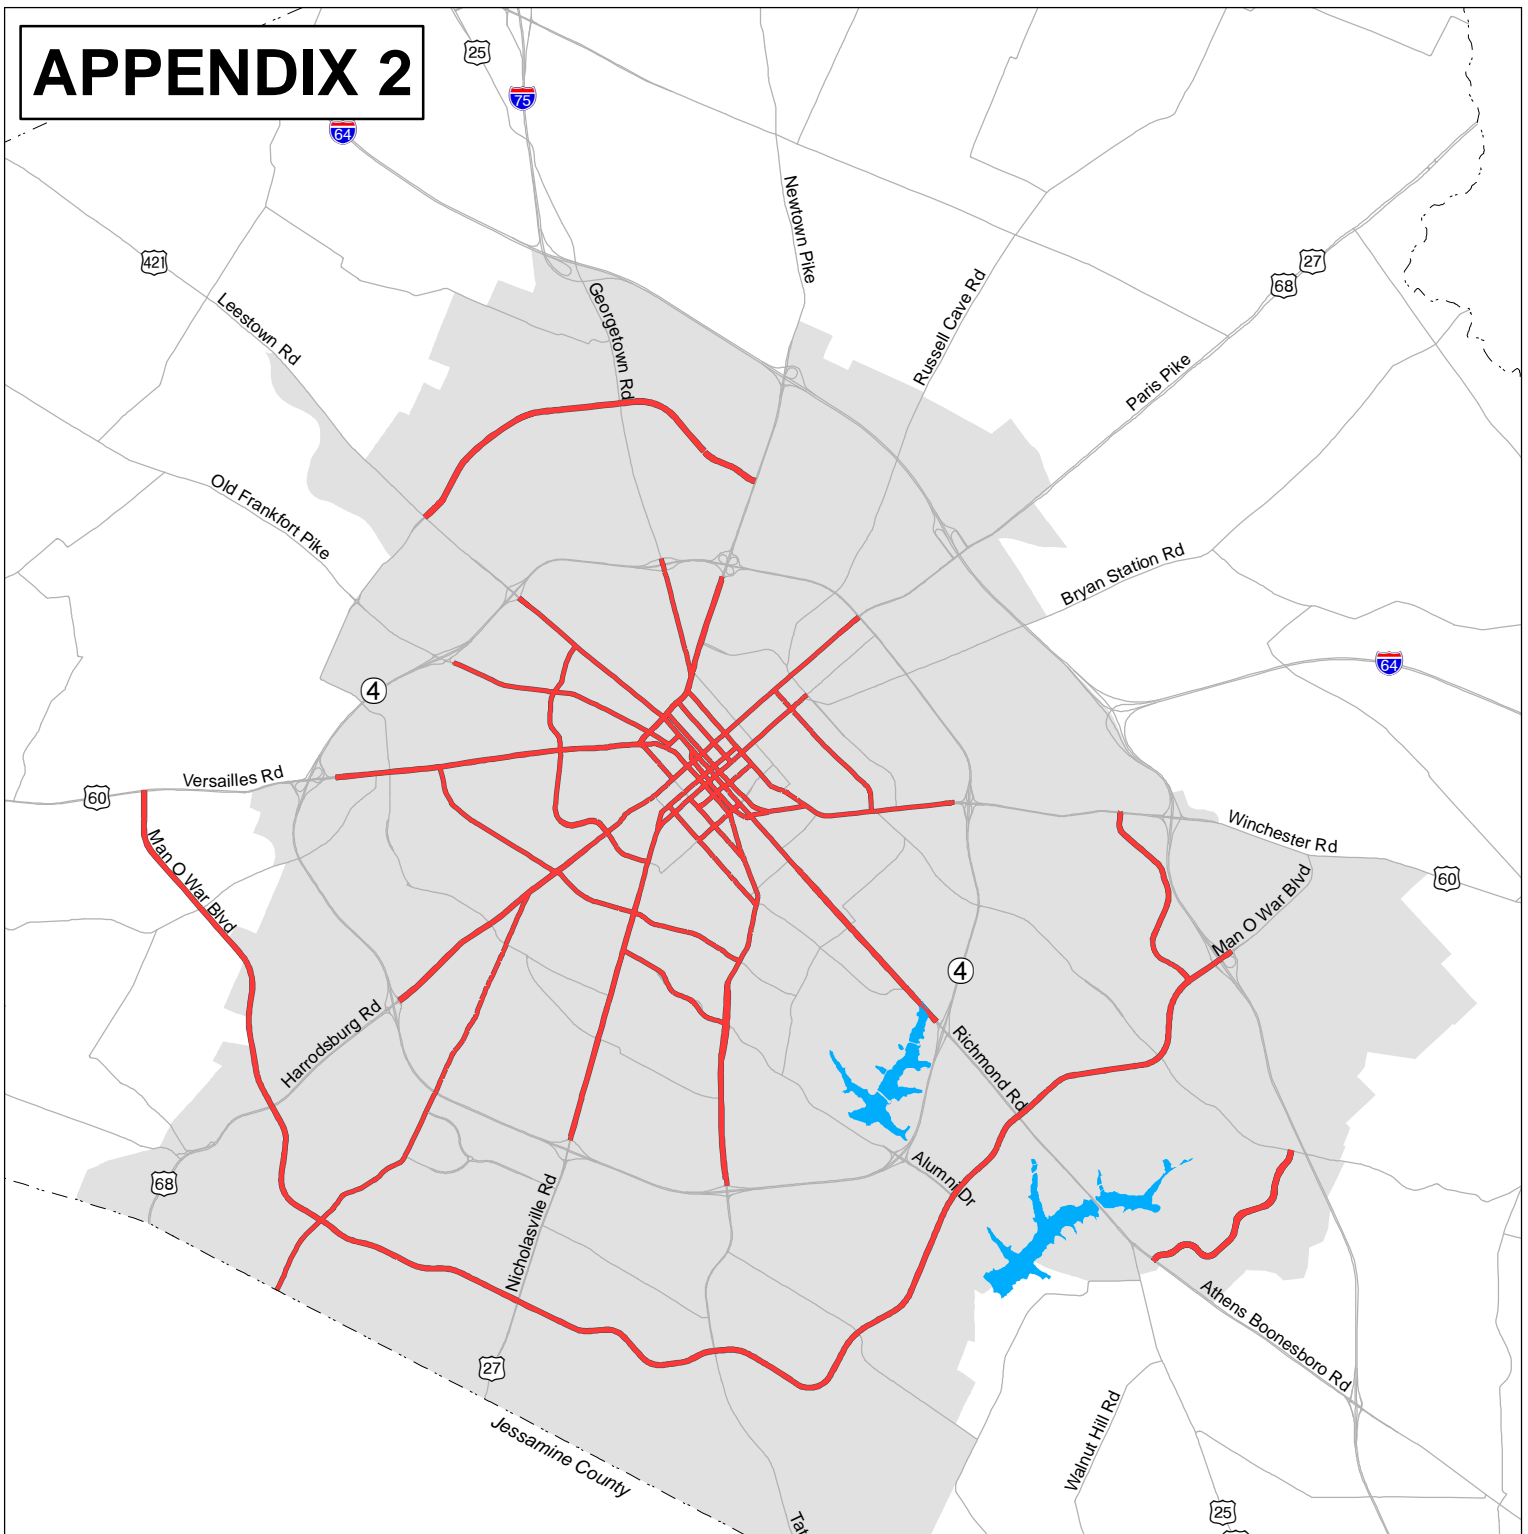

# APPENDIX 2

## Snow Emergency Routes

Alumni Dr	Leestown Rd	S Limestone
Avenue Of Champions	Man O War Blvd	S Martin Luther King Blvd
Beck Aly	Manchester St	S Upper St
Citation Blvd	Mason Headley Rd	Sir Barton Way
Clays Mill Rd	Midland Ave	Tates Creek Rd
Cooper Dr	N Broadway	Versailles Rd
E High St	N Limestone	Virginia Ave
E Main St	N Martin Luther King Blvd	W High St
E Maxwell St	N Upper St	W Main St
E Seventh St	Newtown Pike	W Maxwell St
E Short St	Nicholasville Rd	W Second St
E Third St	Old Frankfort Pike	W Seventh St
E Vine St	Oliver Lewis Way	W Short St
Euclid Ave	Red Mile Rd	W Third St
Georgetown St	Richmond Rd	W Vine St
Harrodsburg Rd	Rose St	Waller Ave
Hays Blvd	S Broadway	Winchester Rd
Jefferson St	S Forbes Rd	Winslow St