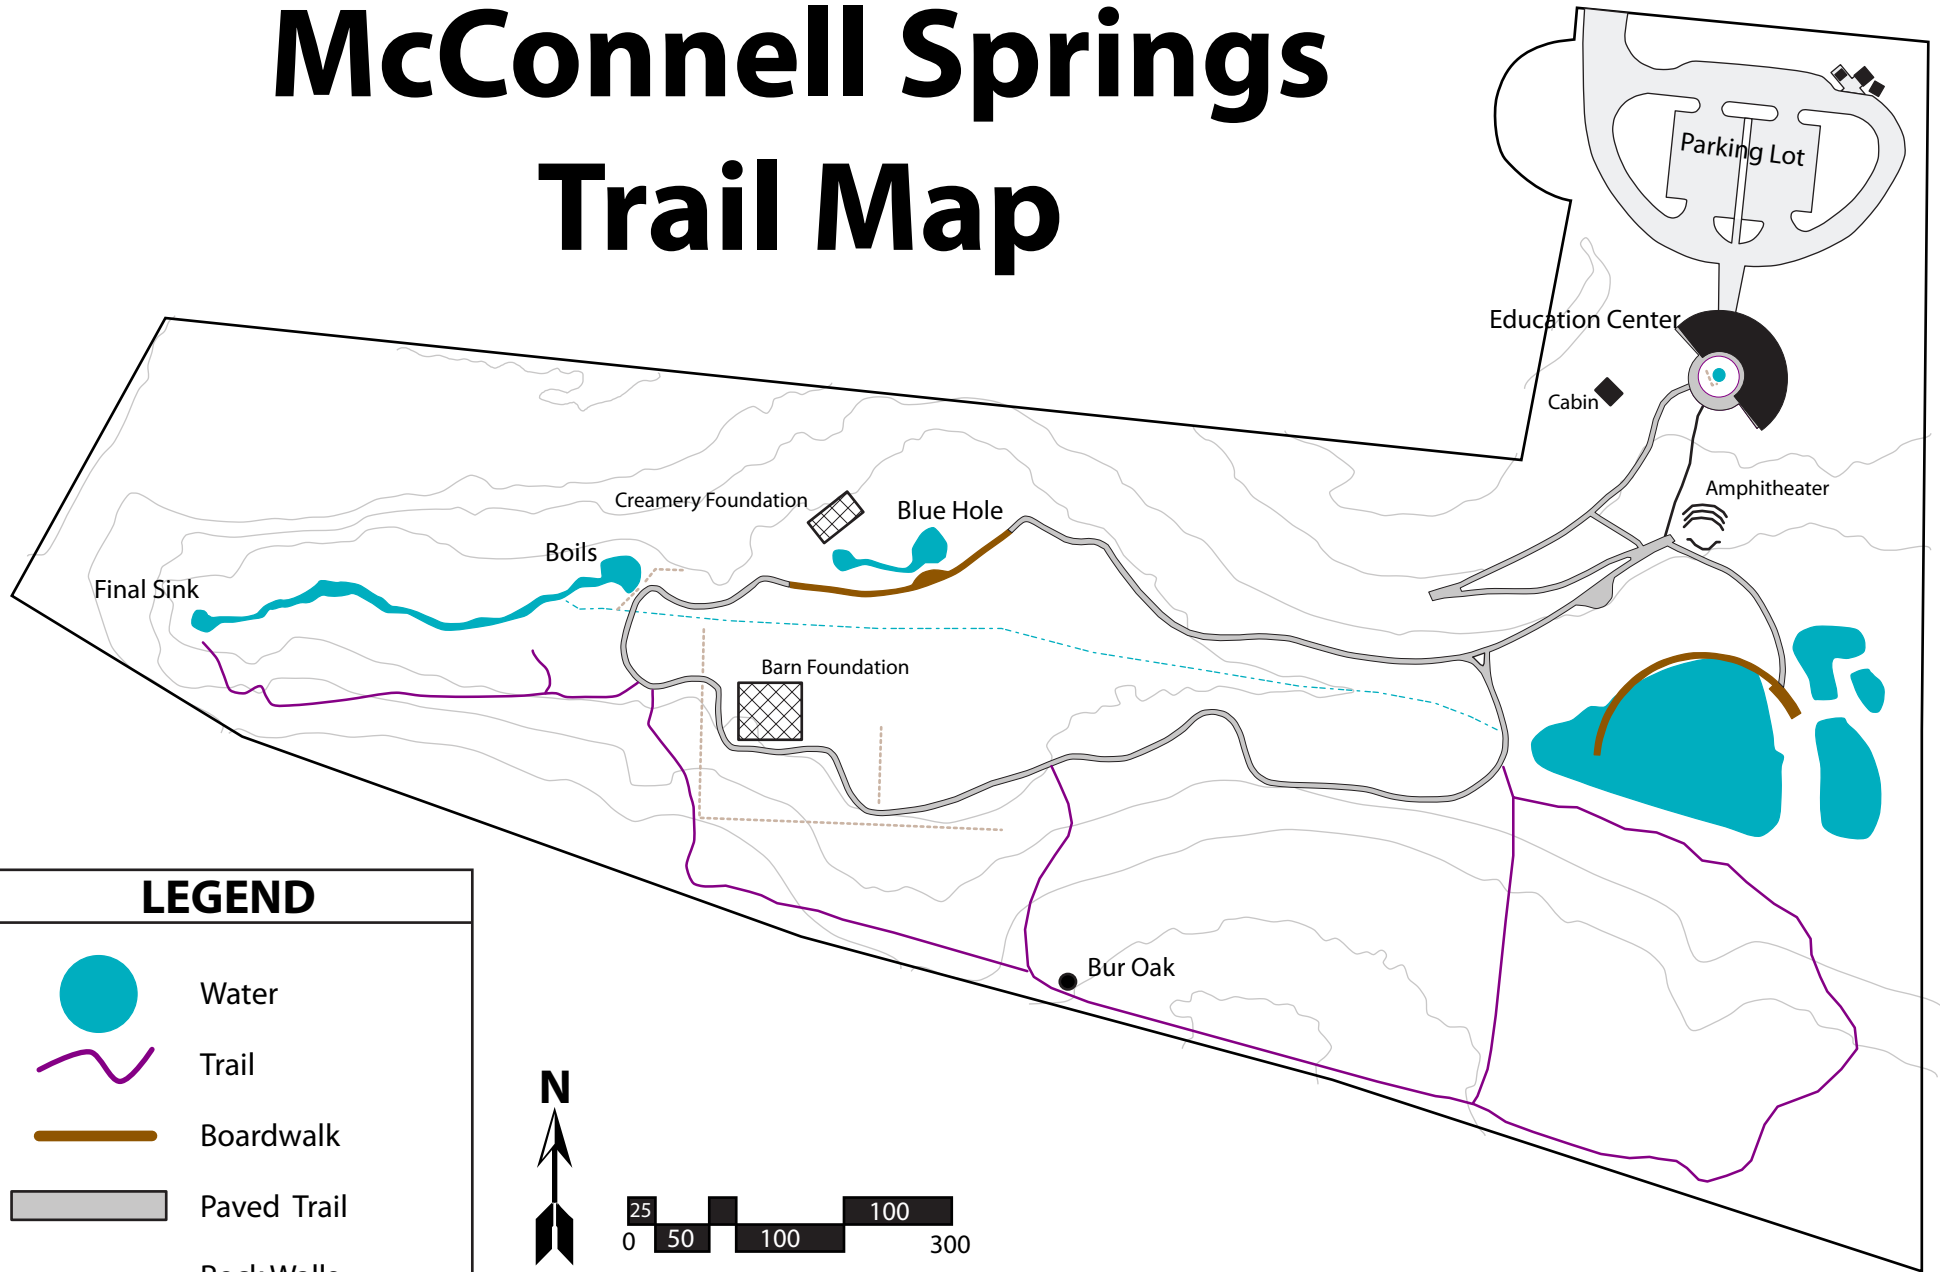

McConnell Springs Trail Map

LEGEND

	Water
	Trail
	Boardwalk
	Paved Trail
	Rock Walls
	Ephemeral Stream
	Contour Lines