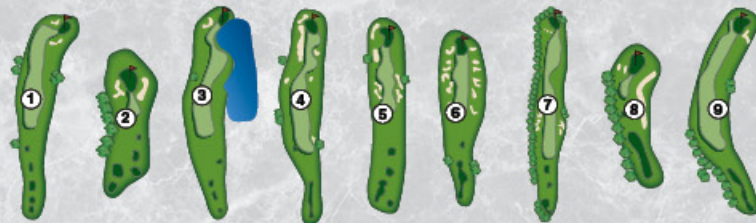

10	11	12	13	14	15	16	17	18	IN	TOT	HCP	NET	
285	280	130	360	410	120	290	285	385	2545	4960			
310	320	150	380	430	140	325	325	465	2845	5630			
330	335	170	410	450	160	355	370	505	3085	6150			
360	360	190	440	480	180	380	395	520	3305	6605			
14	12	16	6	2	18	10	8	4					
4	4	3	4	5	3	4	4	5	36	72			
2:30	2:45	3:00	3:15	3:30	3:45	4:00	4:15	4:30					
385	390	210	465	540	190	415	430	535	3560	7100			
Attest:						Date:							

A *Pete and P.B. Dye* DESIGN

VISIT OUR OTHER  PLAY GOLF LEX GOLF COURSES

www.playgolflex.com

FOR THE ENJOYMENT OF ALL GOLFERS

Keep golf cars on path around all tees and greens.

All course yardage markers are to center of green.

Please repair ball marks, rake bunkers, and replace/fill divots.

Play ready golf and keep pace with group ahead.

An 18 hole round shall not exceed 4 hours and 30 minutes.

All fescue/heather/tall grass areas and ornamental bushes on the course not marked otherwise are to be played as a Red Penalty Area. USGA Rule 17.